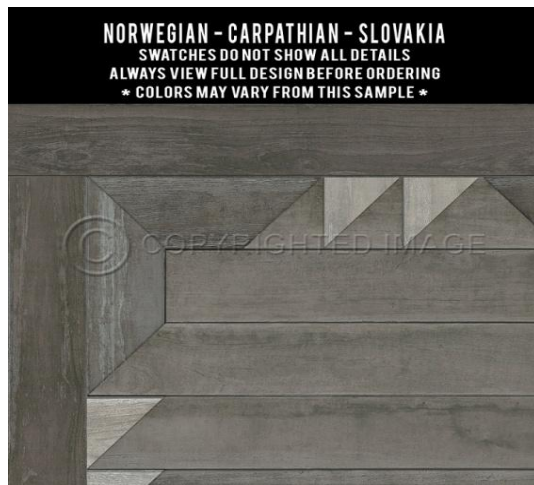

NORWEGIAN - APPALACHIAN - TYRANT WINDS
SWATCHES DO NOT SHOW ALL DETAILS
ALWAYS VIEW FULL DESIGN BEFORE ORDERING
* COLORS MAY VARY FROM THIS SAMPLE *

Bohemian

Carpathian

Questions? Call Daren 781-444-4037 or email Daren@puravidahg.com