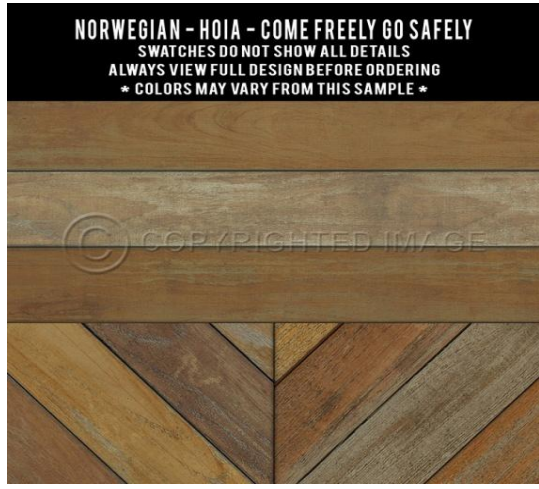

NORWEGIAN - APPALACHIAN - THE FOG HAS RISEN
SWATCHES DO NOT SHOW ALL DETAILS
ALWAYS VIEW FULL DESIGN BEFORE ORDERING
* COLORS MAY VARY FROM THIS SAMPLE *

NORWEGIAN - APPALACHIAN - IN GREAT GRANDEUR
SWATCHES DO NOT SHOW ALL DETAILS
ALWAYS VIEW FULL DESIGN BEFORE ORDERING
* COLORS MAY VARY FROM THIS SAMPLE *

NORWEGIAN - APPALACHIAN - TYRANT WINDS
SWATCHES DO NOT SHOW ALL DETAILS
ALWAYS VIEW FULL DESIGN BEFORE ORDERING
* COLORS MAY VARY FROM THIS SAMPLE *

Bohemian

Carpathian

Questions? Call Daren 781-444-4037 or email Daren@puravidahg.com

Denali

Hoia

Mount Zeppelin

NORWEGIAN - MOUNT ZEPPELIN - LOST IN A FOREST

SWATCHES DO NOT SHOW ALL DETAILS
ALWAYS VIEW FULL DESIGN BEFORE ORDERING
* COLORS MAY VARY FROM THIS SAMPLE *

NORWEGIAN - MOUNT ZEPPELIN - MISTY MOUNTAIN