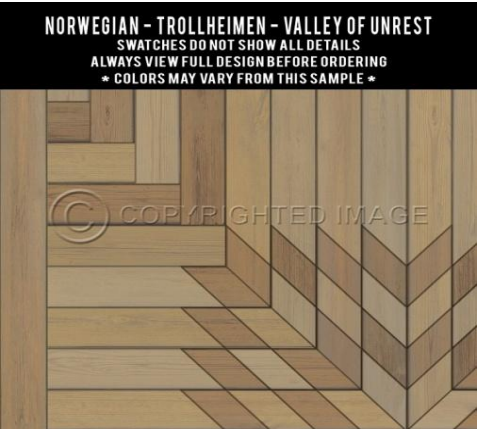

Trollheiman