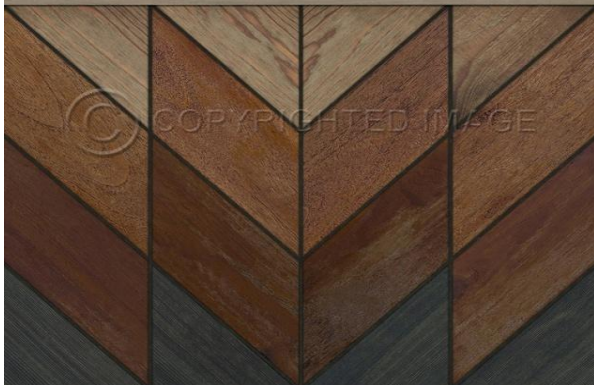

NORWEGIAN - WICKLOW - GLENDALOUGH
SWATCHES DO NOT SHOW ALL DETAILS
ALWAYS VIEW FULL DESIGN BEFORE ORDERING
* COLORS MAY VARY FROM THIS SAMPLE *