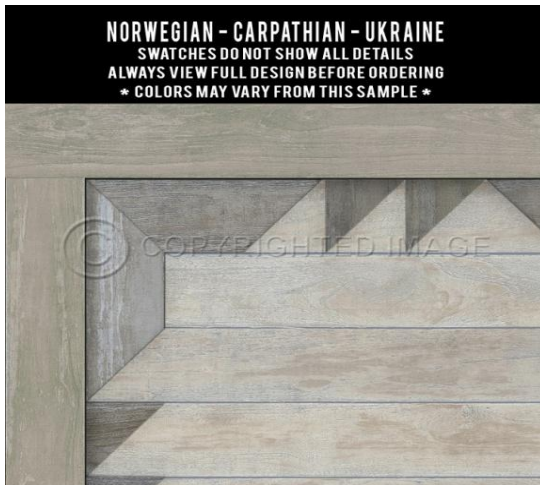

NORWEGIAN - APPALACHIAN - TYRANT WINDS
SWATCHES DO NOT SHOW ALL DETAILS
ALWAYS VIEW FULL DESIGN BEFORE ORDERING
* COLORS MAY VARY FROM THIS SAMPLE *

Bohemian

Carpathian

Questions? Call Daren 781-444-4037 or email Daren@puravidahg.com